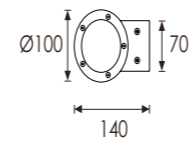

Wall Washer Single Side Wall Mounting Landscape Light QAMRA

300mA

500mA

820mA

grey jet black white aluminium

333 254

LED Power	Colour Temp	Luminous
24V - 11,5W	3000K	1335 lm
120/240V - 13W	6000K	1170 lm

LIGHT DISTRIBUTION