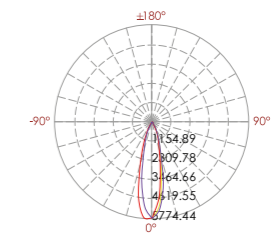

Wall Washer Single Side Wall Mounting Landscape Light QAMRA

300mA

500mA

820mA

grey jet black white aluminium

333 254

LED Power	Colour Temp	Luminous
24V - 11,5W	3000K	1335 lm
120/240V - 13W	6000K	1170 lm

LIGHT DISTRIBUTION

333 255

LED Power	Colour Temp	Luminous
24V - 20W	3000K	1684 lm
120/240V - 20W	6000K	1432 lm

LIGHT DISTRIBUTION

333 256

LED Power	Colour Temp	Luminous
24V - 26W	3000K	2615 lm
120/240V - 30W	6000K	2412 lm

LIGHT DISTRIBUTION

333 257

LED Power	Colour Temp	Luminous
24V - 5,6W	3000K	254 lm
120/240V - 6W	6000K	

LIGHT DISTRIBUTION