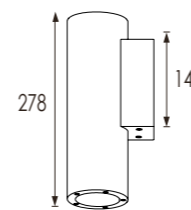

Wall Washer Single Side Wall Mounting Landscape Light QAMRA

300mA

500mA

820mA

grey jet black white aluminium

333 254

LED Power	Colour Temp	Luminous
24V - 11,5W	3000K	1335 lm
120/240V - 13W	6000K	1170 lm

LIGHT DISTRIBUTION

333 255

LED Power	Colour Temp	Luminous
24V - 20W	3000K	1684 lm
120/240V - 20W	6000K	1432 lm

LIGHT DISTRIBUTION

333 256

LED Power	Colour Temp	Luminous
24V - 26W	3000K	2615 lm
120/240V - 30W	6000K	2412 lm

LIGHT DISTRIBUTION

333 257

LED Power	Colour Temp	Luminous
24V - 5,6W	3000K	254 lm
120/240V - 6W	6000K	

LIGHT DISTRIBUTION