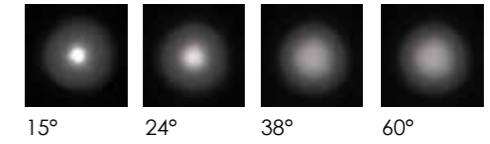

Wall Washer Single Side Wall Mounting Landscape Light QAMRA

300mA

500mA

820mA

grey jet black white aluminium

333 254

LED Power	Colour Temp	Luminous
24V - 11,5W	3000K	1335 lm
120/240V - 13W	6000K	1170 lm

LIGHT DISTRIBUTION

333 255

LED Power	Colour Temp	Luminous
24V - 20W	3000K	1684 lm
120/240V - 20W	6000K	1432 lm

LIGHT DISTRIBUTION

333 256

LED Power	Colour Temp	Luminous
24V - 26W	3000K	2615 lm
120/240V - 30W	6000K	2412 lm

LIGHT DISTRIBUTION

333 257

LED Power	Colour Temp	Luminous
24V - 5,6W	3000K	254 lm
120/240V - 6W	6000K	

LIGHT DISTRIBUTION