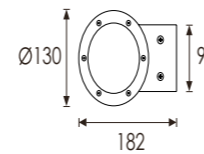

LIGHT DISTRIBUTION