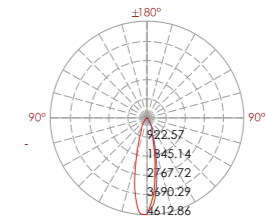

Wall Washer Single Side Wall Mounting Landscape Light QAMRA

300mA

500mA

820mA

grey jet black white aluminium

333 254

LED Power	Colour Temp	Luminous
24V - 11,5W	3000K	1335 lm
120/240V - 13W	6000K	1170 lm

LIGHT DISTRIBUTION

333 255

LED Power	Colour Temp	Luminous
24V - 20W	3000K	1684 lm
120/240V - 20W	6000K	1432 lm

LIGHT DISTRIBUTION

333 256

LED Power	Colour Temp	Luminous
24V - 26W	3000K	2615 lm
120/240V - 30W	6000K	2412 lm

LIGHT DISTRIBUTION

333 257

LED Power	Colour Temp	Luminous
24V - 5,6W	3000K	254 lm
120/240V - 6W	6000K	

LIGHT DISTRIBUTION