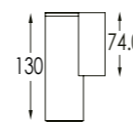

333 255

LED Power	Colour Temp	Luminous
24V - 20W	3000K	1684 lm
120/240V - 20W	6000K	1432 lm

LIGHT DISTRIBUTION

333 256

LED Power	Colour Temp	Luminous
24V - 26W	3000K	2615 lm
120/240V - 30W	6000K	2412 lm

LIGHT DISTRIBUTION