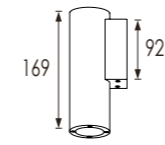

Wall Washer Single Side Wall Mounting Landscape Light QAMRA

300mA

500mA

820mA

grey jet black white aluminium

333 254

LED Power	Colour Temp	Luminous
24V - 11,5W	3000K	1335 lm
120/240V - 13W	6000K	1170 lm

LIGHT DISTRIBUTION

333 255

LED Power	Colour Temp	Luminous
24V - 20W	3000K	1684 lm
120/240V - 20W	6000K	1432 lm

LIGHT DISTRIBUTION

333 256

LED Power	Colour Temp	Luminous
24V - 26W	3000K	2615 lm
120/240V - 30W	6000K	2412 lm

LIGHT DISTRIBUTION

333 257

LED Power	Colour Temp	Luminous
24V - 5,6W	3000K	254 lm
120/240V - 6W	6000K	

LIGHT DISTRIBUTION