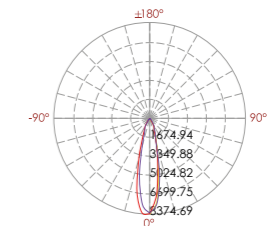

Wall Washer Single Side Wall Mounting Landscape Light QAMRA

300mA

500mA

820mA

grey jet black white aluminium

333 254

LED Power	Colour Temp	Luminous
24V - 11,5W	3000K	1335 lm
120/240V - 13W	6000K	1170 lm

LIGHT DISTRIBUTION

333 255

LED Power	Colour Temp	Luminous
24V - 20W	3000K	1684 lm
120/240V - 20W	6000K	1432 lm

LIGHT DISTRIBUTION

333 256

LED Power	Colour Temp	Luminous
24V - 26W	3000K	2615 lm
120/240V - 30W	6000K	2412 lm

LIGHT DISTRIBUTION

333 257

LED Power	Colour Temp	Luminous
24V - 5,6W	3000K	254 lm
120/240V - 6W	6000K	

LIGHT DISTRIBUTION