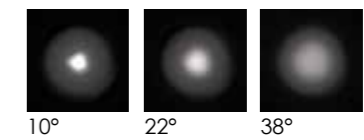

Wall Washer Single Side Wall Mounting Landscape Light QAMRA

300mA

500mA

820mA

grey jet black white aluminium

333 254

LED Power	Colour Temp	Luminous
24V - 11,5W	3000K	1335 lm
120/240V - 13W	6000K	1170 lm

LIGHT DISTRIBUTION

333 255

LED Power	Colour Temp	Luminous
24V - 20W	3000K	1684 lm
120/240V - 20W	6000K	1432 lm

LIGHT DISTRIBUTION

333 256

LED Power	Colour Temp	Luminous
24V - 26W	3000K	2615 lm
120/240V - 30W	6000K	2412 lm

LIGHT DISTRIBUTION

333 257

LED Power	Colour Temp	Luminous
24V - 5,6W	3000K	254 lm
120/240V - 6W	6000K	

LIGHT DISTRIBUTION