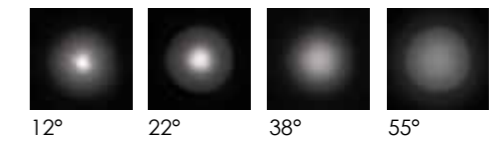

Wall Washer Single Side Wall Mounting Landscape Light QAMRA

300mA

500mA

820mA

grey jet black white aluminium

333 254

LED Power	Colour Temp	Luminous
24V - 11,5W	3000K	1335 lm
120/240V - 13W	6000K	1170 lm

LIGHT DISTRIBUTION

333 255

LED Power	Colour Temp	Luminous
24V - 20W	3000K	1684 lm
120/240V - 20W	6000K	1432 lm

LIGHT DISTRIBUTION

333 256

LED Power	Colour Temp	Luminous
24V - 26W	3000K	2615 lm
120/240V - 30W	6000K	2412 lm

LIGHT DISTRIBUTION

333 257

LED Power	Colour Temp	Luminous
24V - 5,6W	3000K	254 lm
120/240V - 6W	6000K	

LIGHT DISTRIBUTION