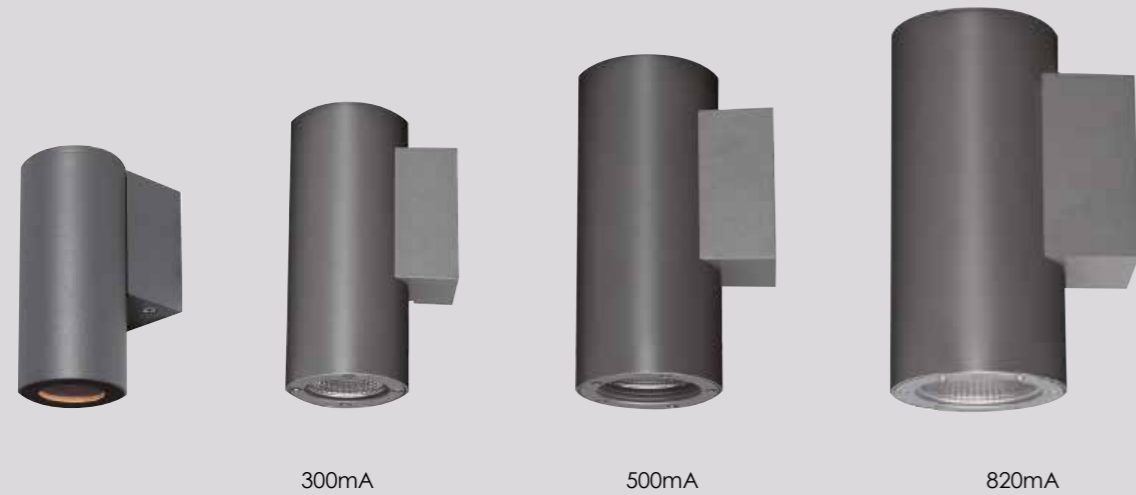

Wall Washer Single Side Wall Mounting Landscape Light QAMRA

300mA

500mA

820mA

grey jet black white aluminium

333 254

LED Power	Colour Temp	Luminous
24V - 11,5W	3000K	1335 lm
120/240V - 13W	6000K	1170 lm

LIGHT DISTRIBUTION

333 255

LED Power	Colour Temp	Luminous
24V - 20W	3000K	1684 lm
120/240V - 20W	6000K	1432 lm

LIGHT DISTRIBUTION

333 256

LED Power	Colour Temp	Luminous
24V - 26W	3000K	2615 lm
120/240V - 30W	6000K	2412 lm

LIGHT DISTRIBUTION

333 257

LED Power	Colour Temp	Luminous
24V - 5,6W	3000K	254 lm
120/240V - 6W	6000K	

LIGHT DISTRIBUTION