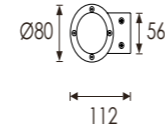

Wall Washer Single Side Wall Mounting Landscape Light QAMRA

300mA

500mA

820mA

grey jet black white aluminium

333 254

LED Power	Colour Temp	Luminous
24V - 11,5W	3000K	1335 lm
120/240V - 13W	6000K	1170 lm

LIGHT DISTRIBUTION