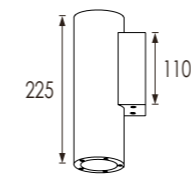

Wall Washer Single Side Wall Mounting Landscape Light QAMRA

300mA

500mA

820mA

grey jet black white aluminium

333 254

LED Power	Colour Temp	Luminous
24V - 11,5W	3000K	1335 lm
120/240V - 13W	6000K	1170 lm

LIGHT DISTRIBUTION

333 257

LED Power	Colour Temp	Luminous
24V - 5,6W	3000K	254 lm
120/240V - 6W	6000K	

LIGHT DISTRIBUTION